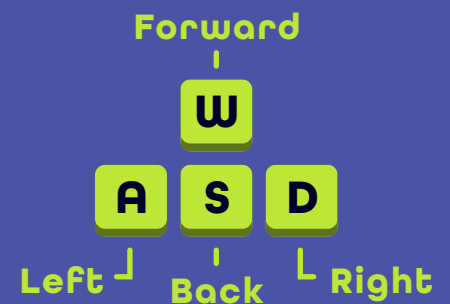

NOWHERE

Quick Start Guide

Use Google Chrome

NOWHERE works best in a Chrome browser. Firefox, Opera and Edge browsers work too.

Wear Headphones

Get the full spatial audio experience. None available? Be sure to check "Enable Echo Cancellation" in the A/V menu (**v** Key).

Close All Apps & Tabs

For the best performance we recommend keeping ONLY the NOWHERE tab open.

Say Cheese

NOWHERE is a camera on experience; check the A/V menu (**v** key) to make sure your camera and mic are working.

Menu

To see all settings and controls, hit the menu icon in the bottom left corner of your screen.

Connect

Want to trade info with someone? Click their pod and press the icon on the top right. After connecting, you can find their contact info on your orbit page (**c** key).

Explore Worlds

Tired of this world? Hop in between spaces with the portals page (**j** key).

Movement

Perspective

Click + Drag to Look Around

Hot Keys

space = Jump

shift = Faster

m = Mute Mic

F = Full Screen

H = Help Menu

Need more help?
Check the [help center](#),
or contact us at
support@urnowhere.com